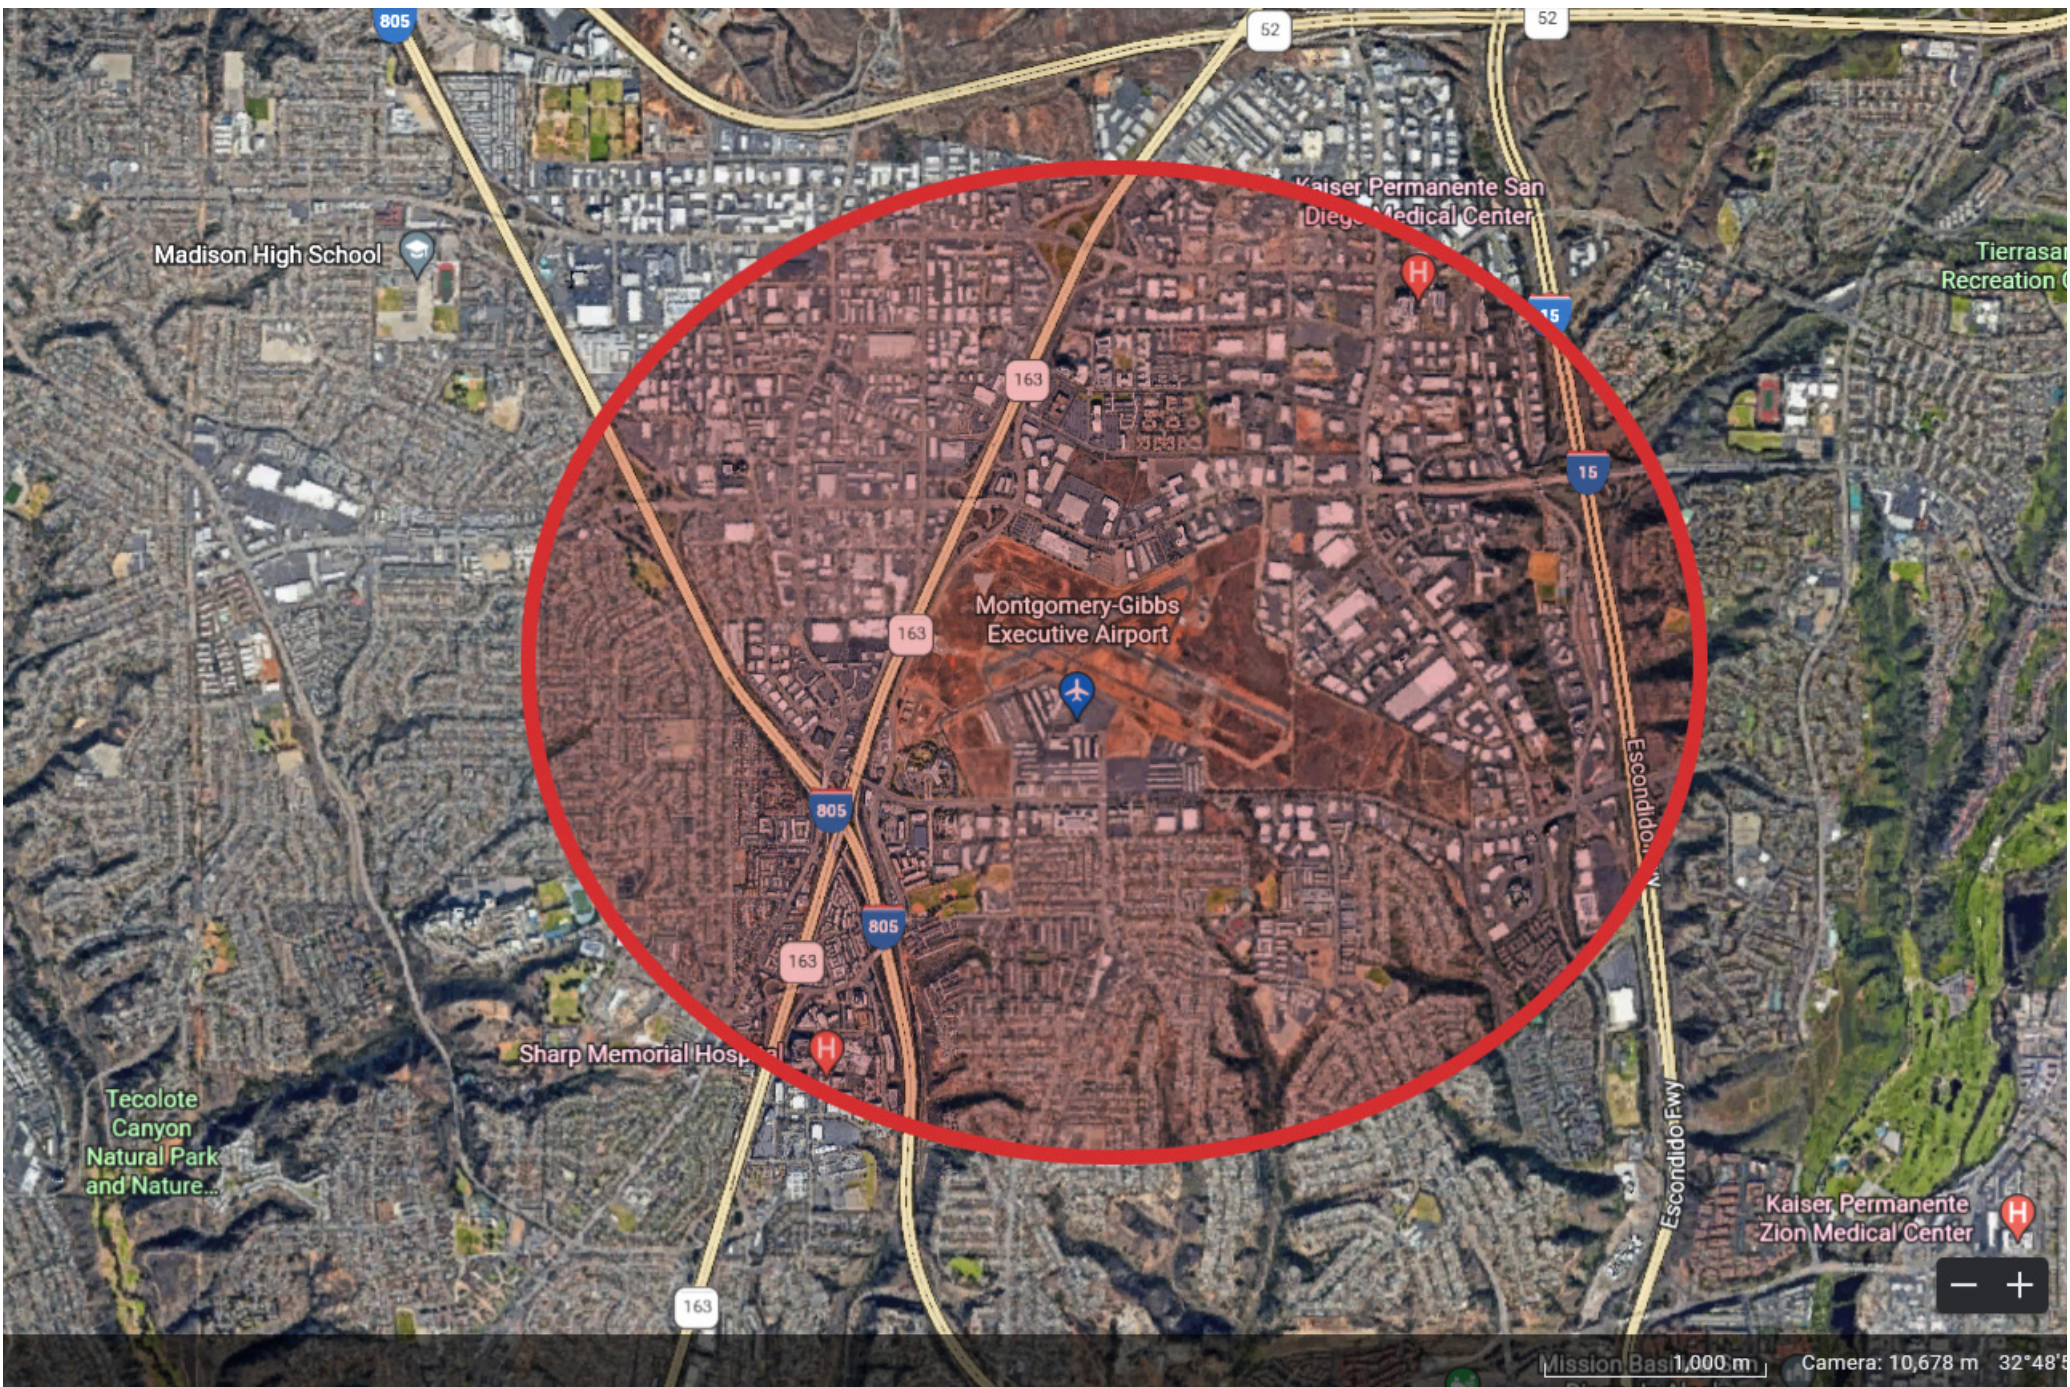

1,000 m

Camera: 10,678 m 32°49'35"

El Camino Memorial Sorrento Valley &...

Rockin' Jump San Diego

Marine Corps Air Station Miramar

52

52

15

15

15

163

163

15

Google

805

52

52

1,000 m

Camera: 10,678 m 32°52'1

Madison High School

Kaiser Permanente San Diego Medical Center

Tierrasanta Recreation C

Montgomery-Gibbs Executive Airport

Sharp Memorial Hospital

Tecolote Canyon Natural Park and Nature...

Kaiser Permanente Zion Medical Center

Mission Basin 1,000 m Camera: 10,678 m 32°48'5